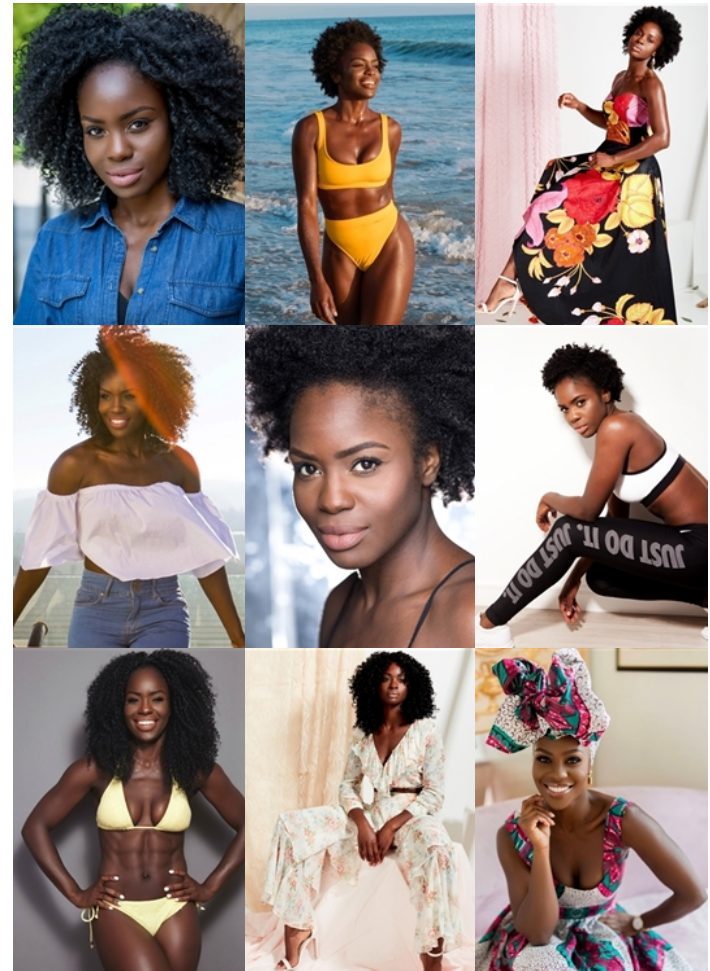

sandrareynolds

vanessa vanderpuye

[www.sandrareynolds.co.uk](http://www.sandrareynolds.co.uk)

Amadeus House, 27b Floral Street, London WC2E 9DP Tel: 020 7387 5858  
Bacon House, 35 St Georges Street, Norwich NR3 1DA Tel: 01603 623 842

sandrareynolds

height: 5'7" bust: 32dd waist: 27" hips: 39"  
dress: 8/10 shoe: 6 hair: black eyes: brown

[www.sandrareynolds.co.uk](http://www.sandrareynolds.co.uk)

Amadeus House, 27b Floral Street, London WC2E 9DP Tel: 020 7387 5858  
Bacon House, 35 St Georges Street, Norwich NR3 1DA Tel: 01603 623 842