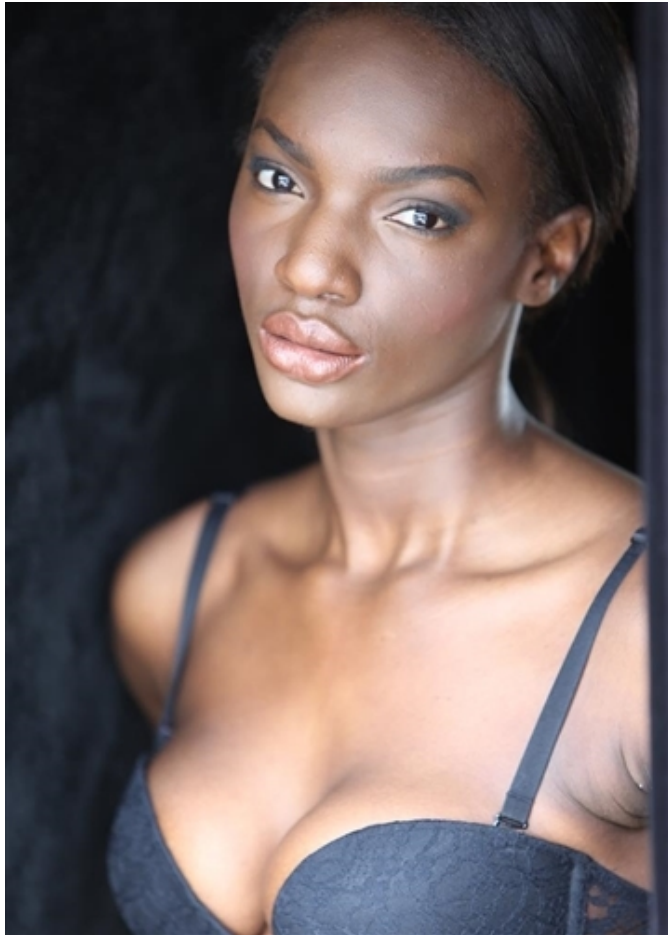

sandrareynolds

sandrareynolds

timi gabriel

[www.sandrareynolds.co.uk](http://www.sandrareynolds.co.uk)

Amadeus House, 27b Floral Street, London WC2E 9DP Tel: 020 7387 5858  
Bacon House, 35 St Georges Street, Norwich NR3 1DA Tel: 01603 623 842

height: 5'8" bust: 34d waist: 27" hips: 36"  
dress: 8 shoe: 6 hair: dk. brown eyes: brown

[www.sandrareynolds.co.uk](http://www.sandrareynolds.co.uk)

Amadeus House, 27b Floral Street, London WC2E 9DP Tel: 020 7387 5858  
Bacon House, 35 St Georges Street, Norwich NR3 1DA Tel: 01603 623 842