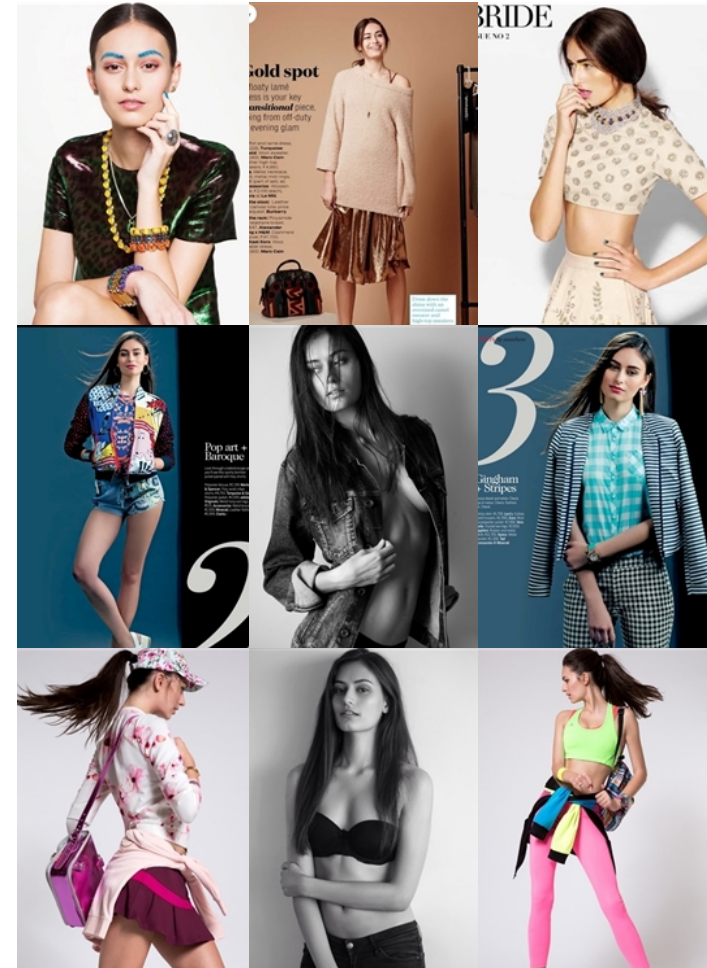

height: 6'2" bust: 34c waist: 26" hips: 37"
dress: 8-10 shoe: 8-9 hair: brown eyes: brown
www.sandrareynolds.co.uk

Amadeus House, 27b Floral Street, London WC2E 9DP Tel: 020 7387 5858
Bacon House, 35 St Georges Street, Norwich NR3 1DA Tel: 01603 623 842