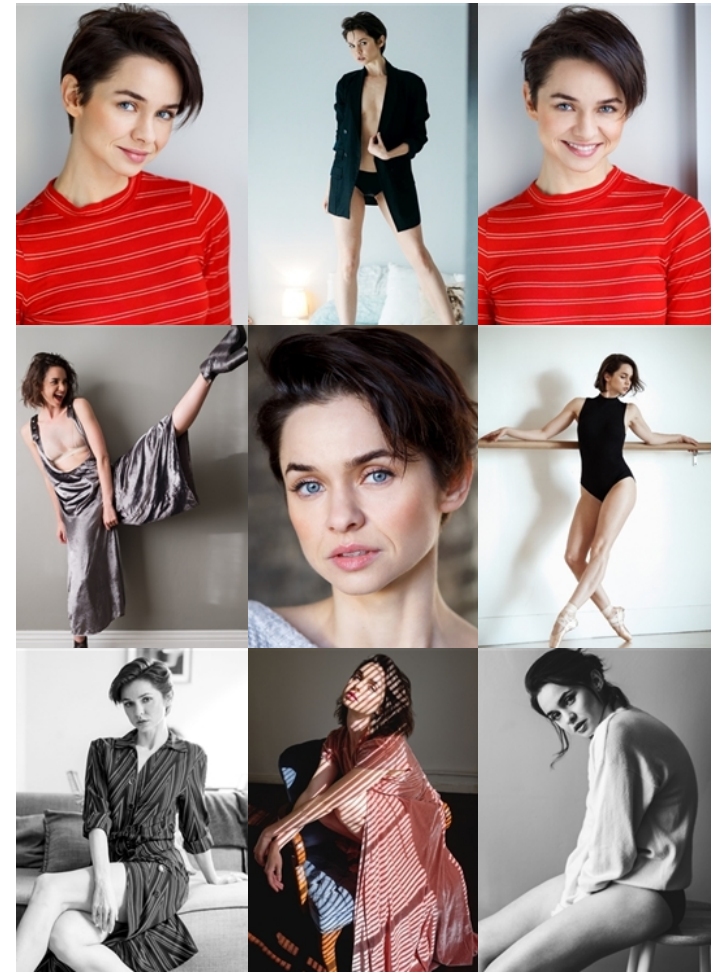

height: 5'6" bust: 32b waist: 25" hips: 33"
dress: 6-8 shoe: 3 hair: brown eyes: blue

www.sandrareynolds.co.uk

Amadeus House, 27b Floral Street, London WC2E 9DP Tel: 020 7387 5858
Bacon House, 35 St Georges Street, Norwich NR3 1DA Tel: 01603 623 842