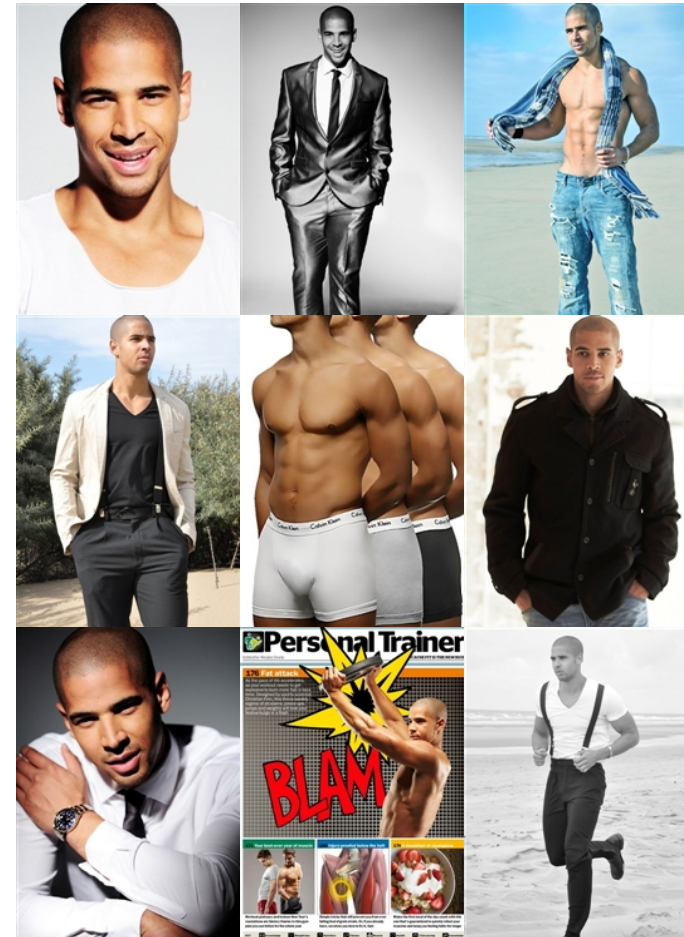

sandrareynolds

nick gayle

www.sandrareynolds.co.uk

Amadeus House, 27b Floral Street, London WC2E 9DP Tel: 020 7387 5858
Bacon House, 35 St Georges Street, Norwich NR3 1DA Tel: 01603 623 842

sandrareynolds

height: 6'2" chest: 42" waist: 33" inseam: 34"
collar: 15-16" shoe: 12 hair: shaved eyes: brown

www.sandrareynolds.co.uk

Amadeus House, 27b Floral Street, London WC2E 9DP Tel: 020 7387 5858
Bacon House, 35 St Georges Street, Norwich NR3 1DA Tel: 01603 623 842