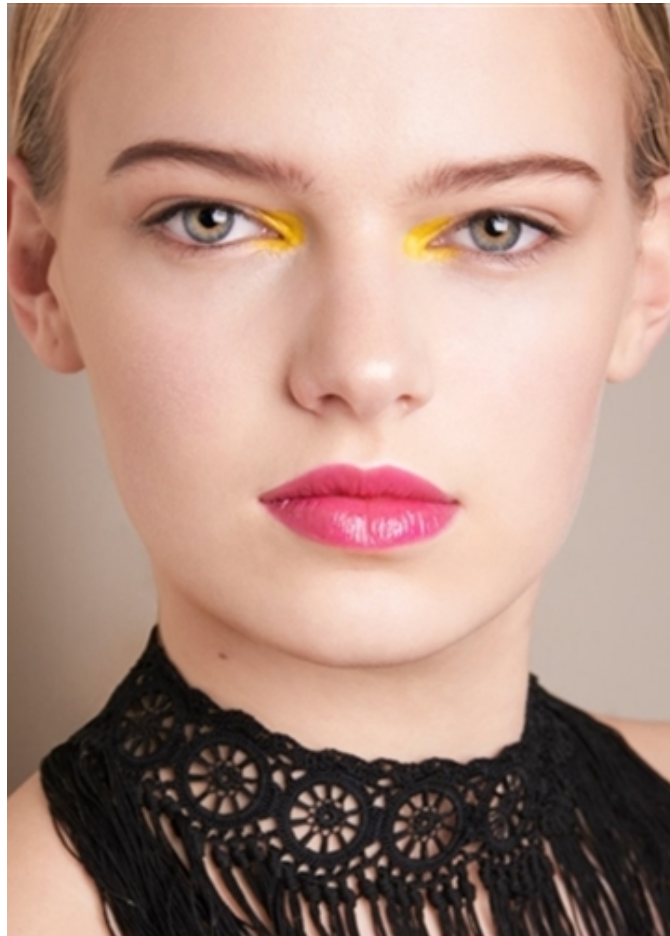

sandrareynolds

milindi

www.sandrareynolds.co.uk

Amadeus House, 27b Floral Street, London WC2E 9DP Tel: 020 7387 5858
Bacon House, 35 St Georges Street, Norwich NR3 1DA Tel: 01603 623 842

sandrareynolds

height: 5'8" bust: 32d waist: 25" hips: 34"
dress: 8 shoe: 4 hair: blonde eyes: blue/green
www.sandrareynolds.co.uk