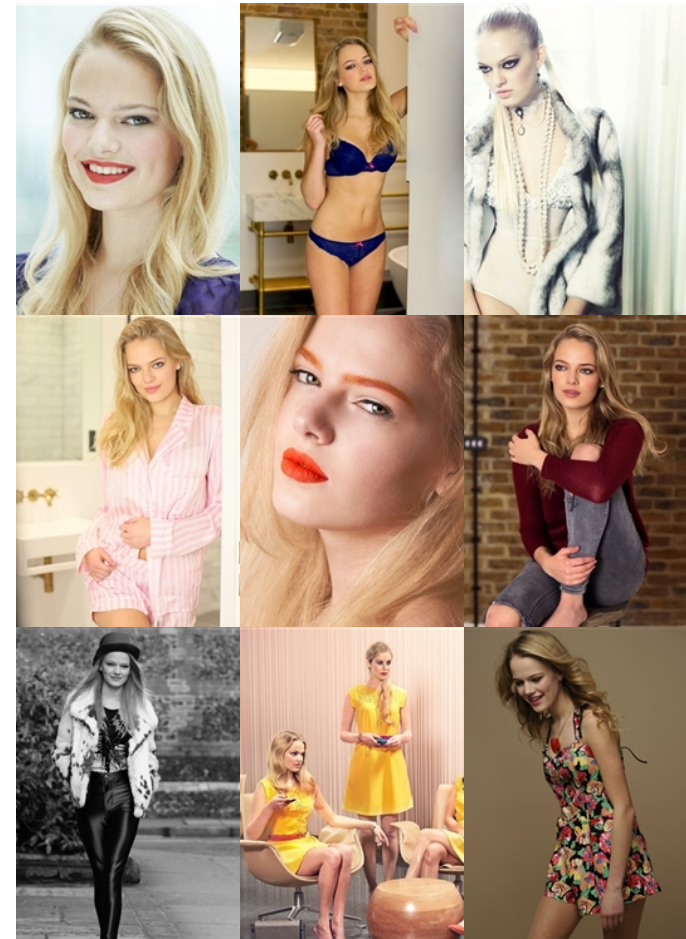

sandrareynolds

milindi

www.sandrareynolds.co.uk

Amadeus House, 27b Floral Street, London WC2E 9DP Tel: 020 7387 5858
Bacon House, 35 St Georges Street, Norwich NR3 1DA Tel: 01603 623 842

sandrareynolds

height: 5'8" bust: 32d waist: 25" hips: 34"
dress: 8 shoe: 4 hair: blonde eyes: blue/green
www.sandrareynolds.co.uk