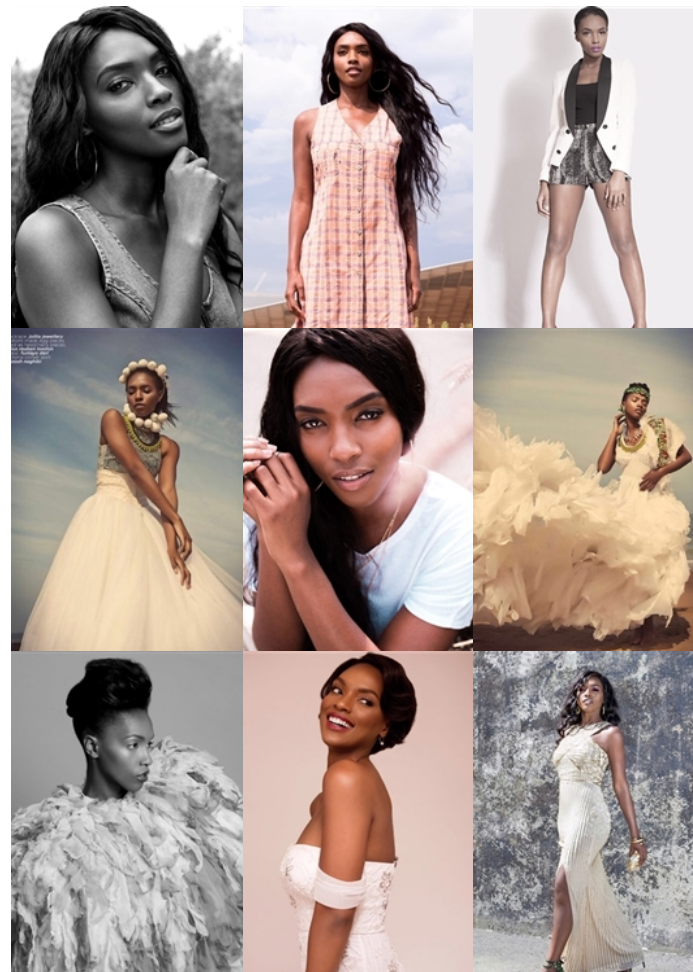

sandrareynolds

height: 5'8" bust: 32c waist: 25" hips: 35"  
dress: 6-8 shoe: 6 hair: black eyes: brown

[www.sandrareynolds.co.uk](http://www.sandrareynolds.co.uk)

Amadeus House, 27b Floral Street, London WC2E 9DP Tel: 020 7387 5858  
Bacon House, 35 St Georges Street, Norwich NR3 1DA Tel: 01603 623 842