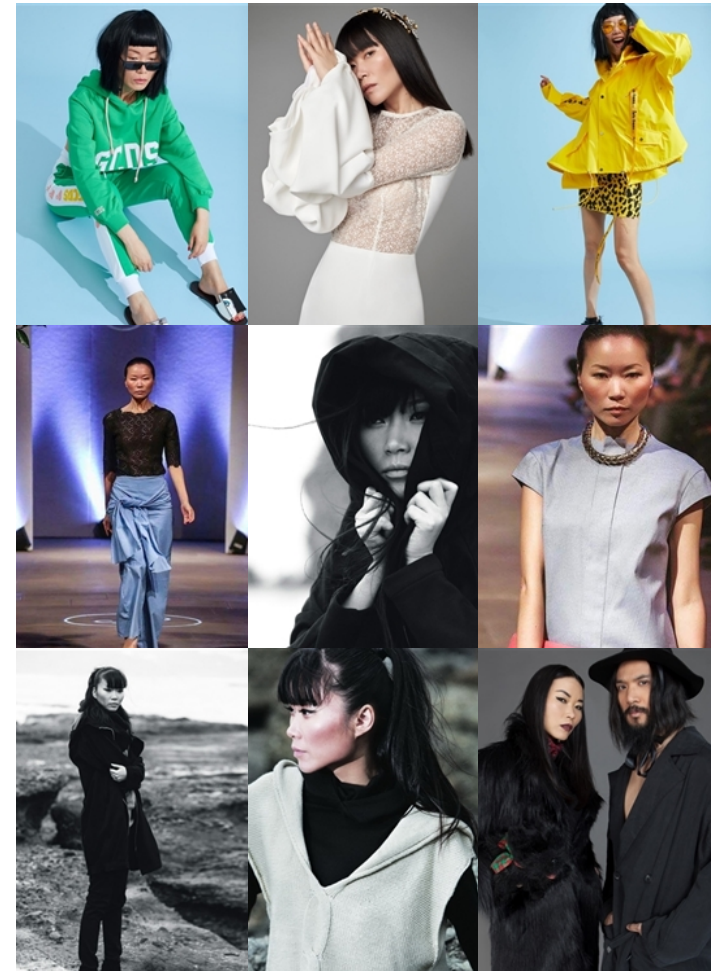

height: 5'9" bust: 32b waist: 24" hips: 36"
dress: 10 shoe: 4 hair: dark brown eyes: brown

www.sandrareynolds.co.uk

Amadeus House, 27b Floral Street, London WC2E 9DP Tel: 020 7387 5858
Bacon House, 35 St Georges Street, Norwich NR3 1DA Tel: 01603 623 842