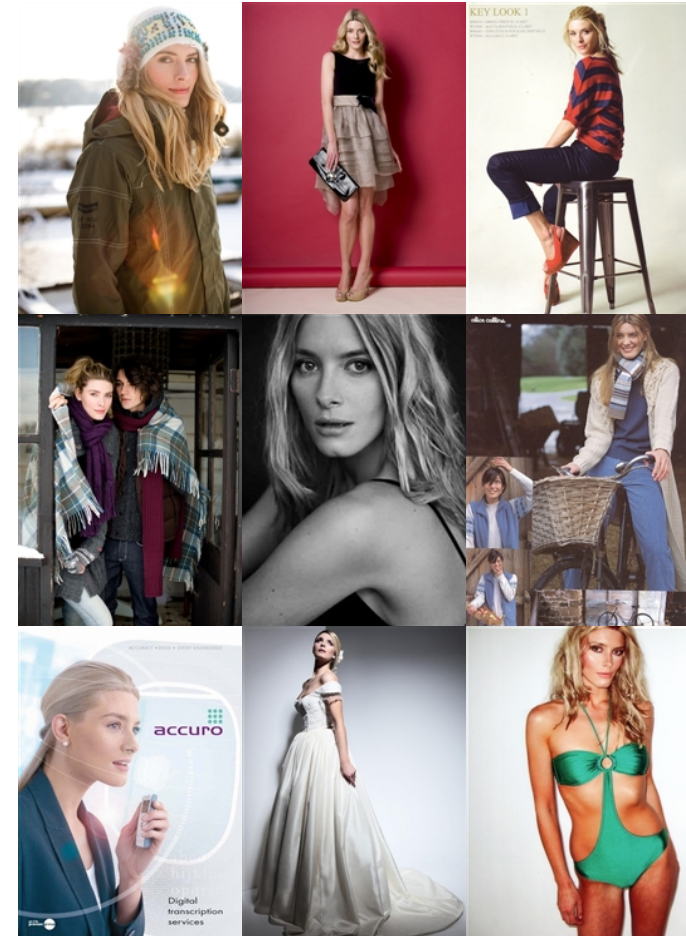

height: 5'11" bust: 34b waist: 25" hips: 37"
dress: 10 shoe: 7-8 hair: blonde eyes: green

www.sandrareynolds.co.uk

Amadeus House, 27b Floral Street, London WC2E 9DP Tel: 020 7387 5858
Bacon House, 35 St Georges Street, Norwich NR3 1DA Tel: 01603 623 842