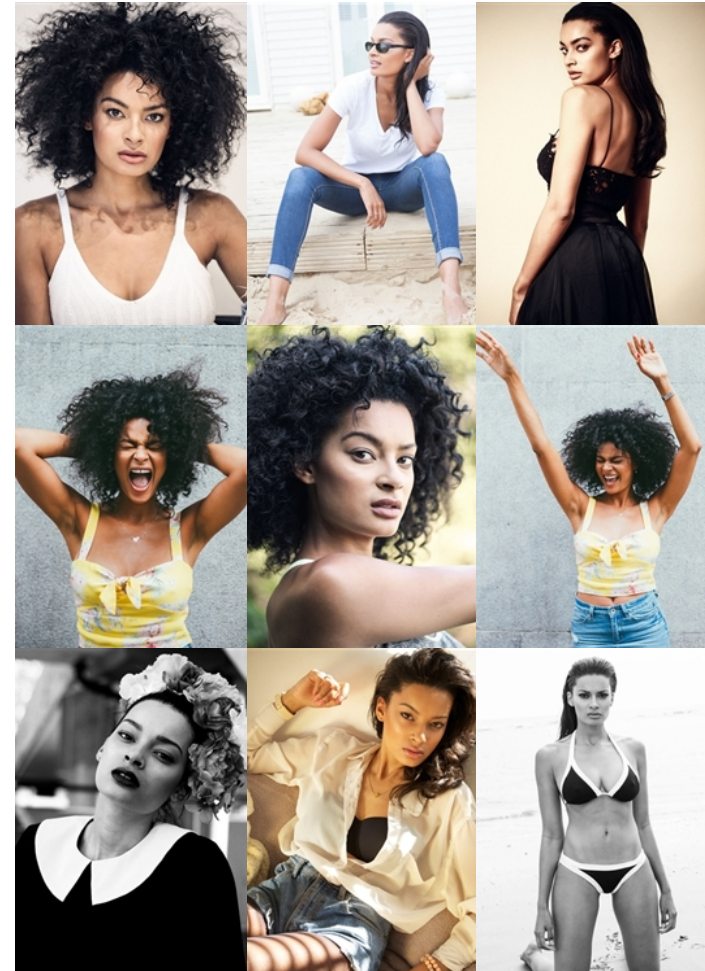

sandrareynolds

kelly jade

[www.sandrareynolds.co.uk](http://www.sandrareynolds.co.uk)

Amadeus House, 27b Floral Street, London WC2E 9DP Tel: 020 7387 5858  
Bacon House, 35 St Georges Street, Norwich NR3 1DA Tel: 01603 623 842

sandrareynolds

height: 5'9" bust: 32d waist: 26" hips: 38"  
dress: 8 shoe: 8 hair: brown eyes: brown

[www.sandrareynolds.co.uk](http://www.sandrareynolds.co.uk)

Amadeus House, 27b Floral Street, London WC2E 9DP Tel: 020 7387 5858  
Bacon House, 35 St Georges Street, Norwich NR3 1DA Tel: 01603 623 842