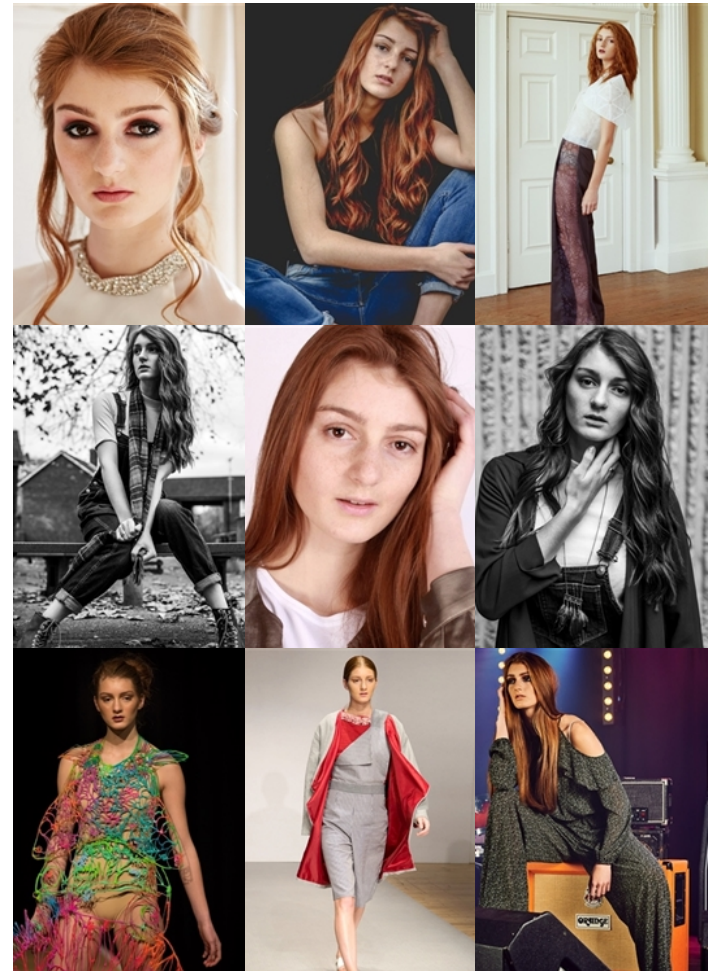

height: 5'10" bust: 32d waist: 24" hips: 35"
dress: 8 shoe: 7-8 hair: red eyes: brown

www.sandrareynolds.co.uk

Amadeus House, 27b Floral Street, London WC2E 9DP Tel: 020 7387 5858
Bacon House, 35 St Georges Street, Norwich NR3 1DA Tel: 01603 623 842