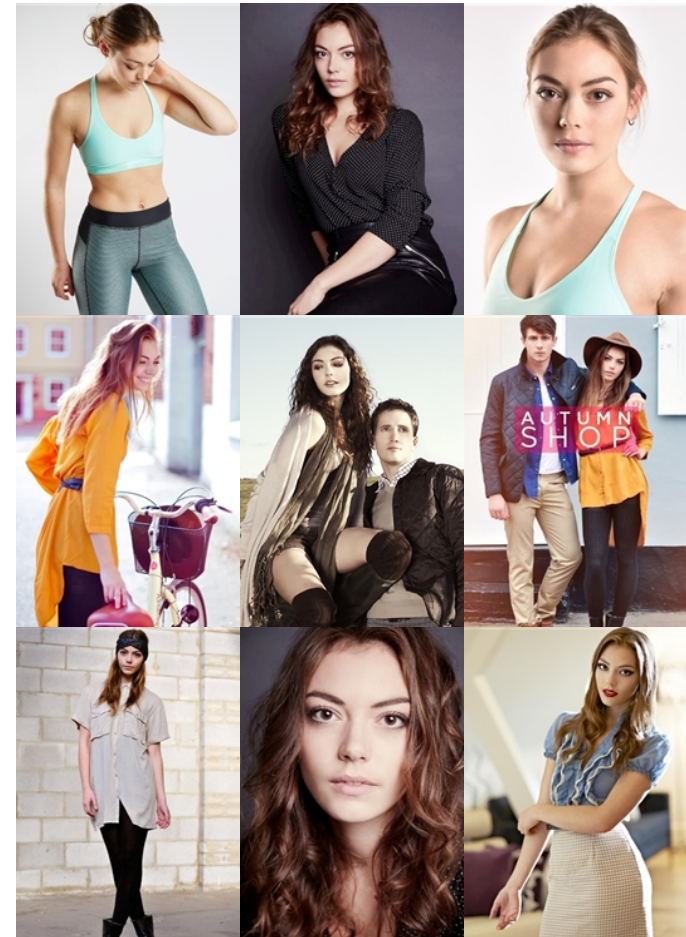

sandrareynolds

sandrareynolds

holly lomax

www.sandrareynolds.co.uk

Amadeus House, 27b Floral Street, London WC2E 9DP Tel: 020 7387 5858
Bacon House, 35 St Georges Street, Norwich NR3 1DA Tel: 01603 623 842

height: 5'8" bust: 30b waist: 25" hips: 36"
dress: 8-10 shoe: 6 hair: dk.blonde eyes: brown

www.sandrareynolds.co.uk

Amadeus House, 27b Floral Street, London WC2E 9DP Tel: 020 7387 5858
Bacon House, 35 St Georges Street, Norwich NR3 1DA Tel: 01603 623 842