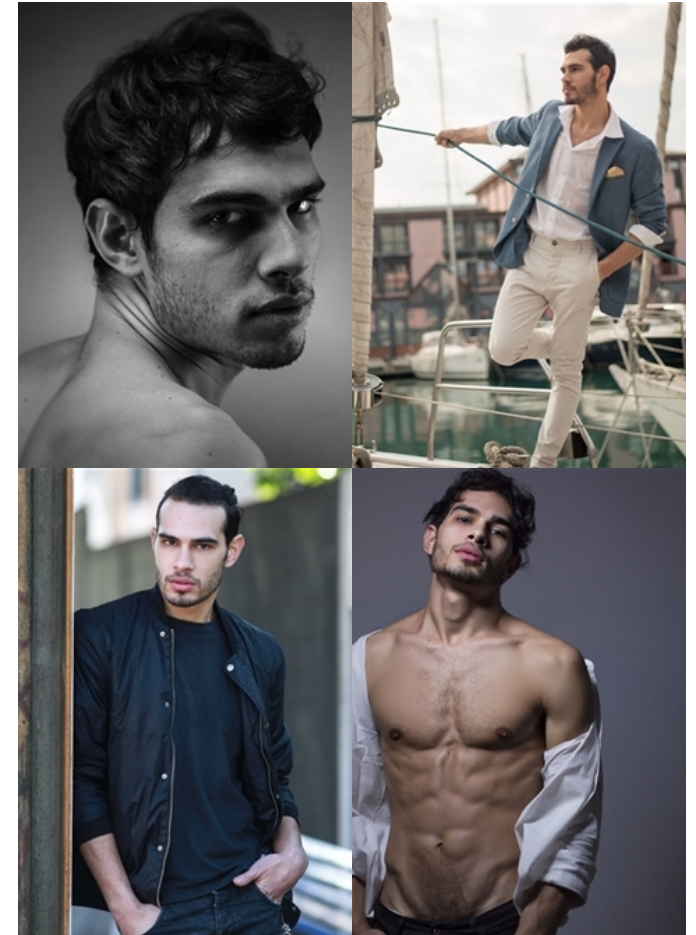

sandrareynolds

height: 5'7" chest: 36" waist: 28" inseam: 30"  
collar: 15 shoe: 8.5 hair: black eyes: brown

[www.sandrareynolds.co.uk](http://www.sandrareynolds.co.uk)

Amadeus House, 27b Floral Street, London WC2E 9DP Tel: 020 7387 5858  
Bacon House, 35 St Georges Street, Norwich NR3 1DA Tel: 01603 623 842