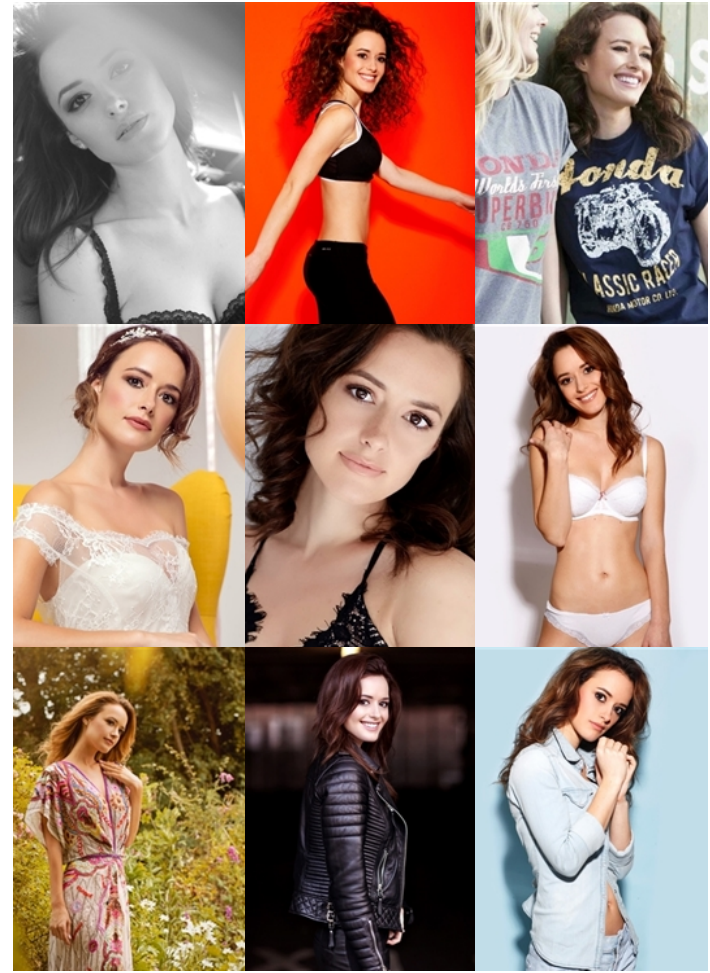

sandrareynolds

georgie carter

[www.sandrareynolds.co.uk](http://www.sandrareynolds.co.uk)

Amadeus House, 27b Floral Street, London WC2E 9DP Tel: 020 7387 5858  
Bacon House, 35 St Georges Street, Norwich NR3 1DA Tel: 01603 623 842

sandrareynolds

height: 5'6" bust: 30d waist: 24" hips: 32"  
dress: 8 shoe: 5 hair: brown eyes: brown

[www.sandrareynolds.co.uk](http://www.sandrareynolds.co.uk)

Amadeus House, 27b Floral Street, London WC2E 9DP Tel: 020 7387 5858  
Bacon House, 35 St Georges Street, Norwich NR3 1DA Tel: 01603 623 842