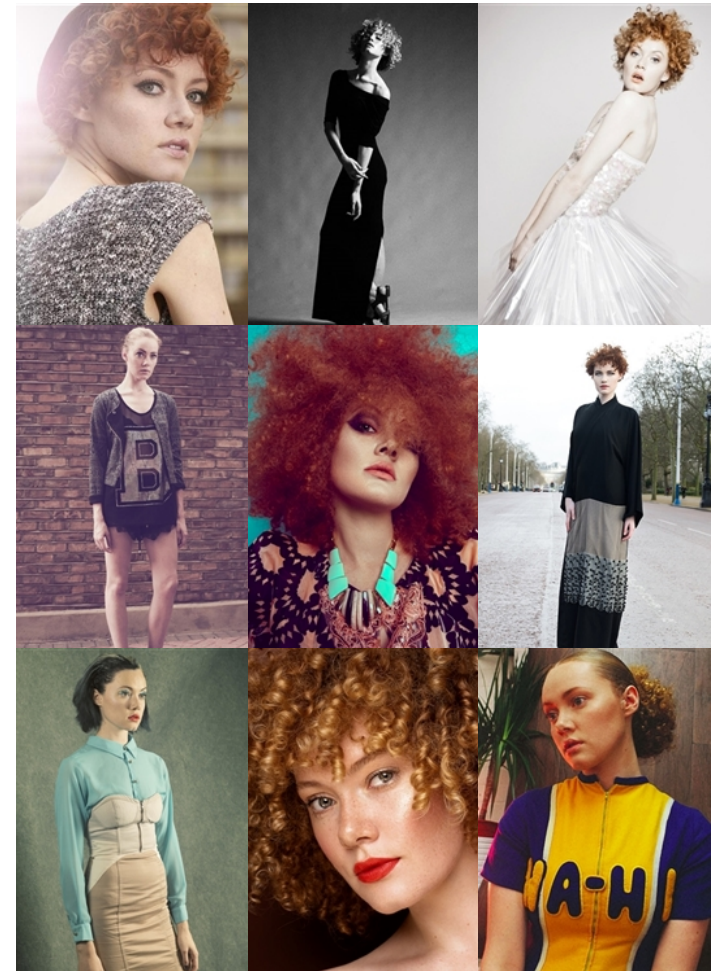

sandrareynolds

emma witter

www.sandrareynolds.co.uk

Amadeus House, 27b Floral Street, London WC2E 9DP Tel: 020 7387 5858
Bacon House, 35 St Georges Street, Norwich NR3 1DA Tel: 01603 623 842

sandrareynolds

height: 5'11" bust: 34d waist: 26" hips: 36"
dress: 10 shoe: 7 hair: red eyes: blue

www.sandrareynolds.co.uk

Amadeus House, 27b Floral Street, London WC2E 9DP Tel: 020 7387 5858
Bacon House, 35 St Georges Street, Norwich NR3 1DA Tel: 01603 623 842