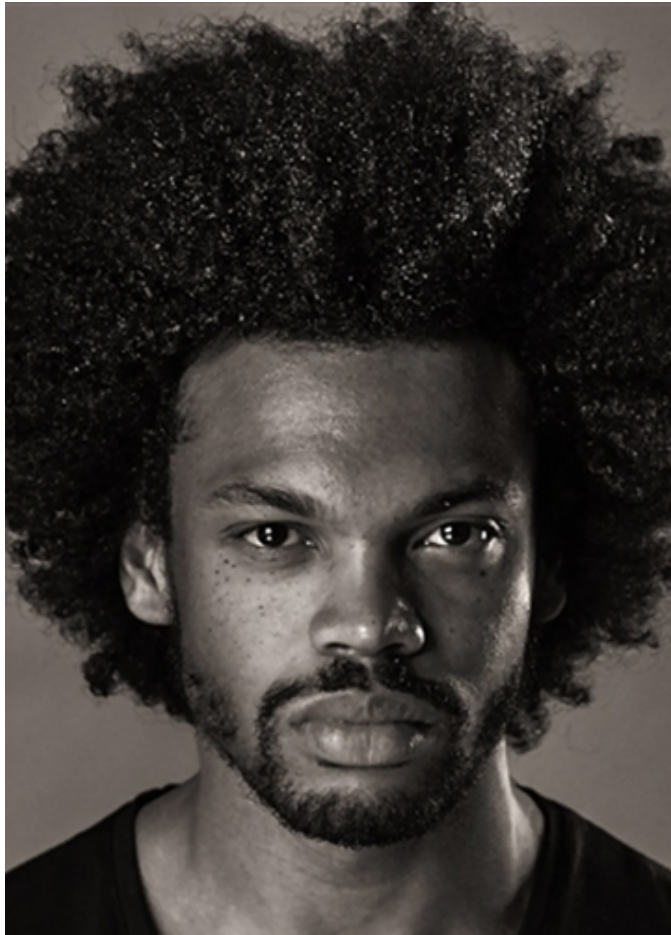

sandrareynolds

dave beech

www.sandrareynolds.co.uk

Amadeus House, 27b Floral Street, London WC2E 9DP Tel: 020 7387 5858
Bacon House, 35 St Georges Street, Norwich NR3 1DA Tel: 01603 623 842

sandrareynolds

height: 6'0" chest: 42" waist: 34" inseam: 32"
collar: 19" shoe: 11 hair: dk.brown afro eyes: brown

www.sandrareynolds.co.uk

Amadeus House, 27b Floral Street, London WC2E 9DP Tel: 020 7387 5858
Bacon House, 35 St Georges Street, Norwich NR3 1DA Tel: 01603 623 842