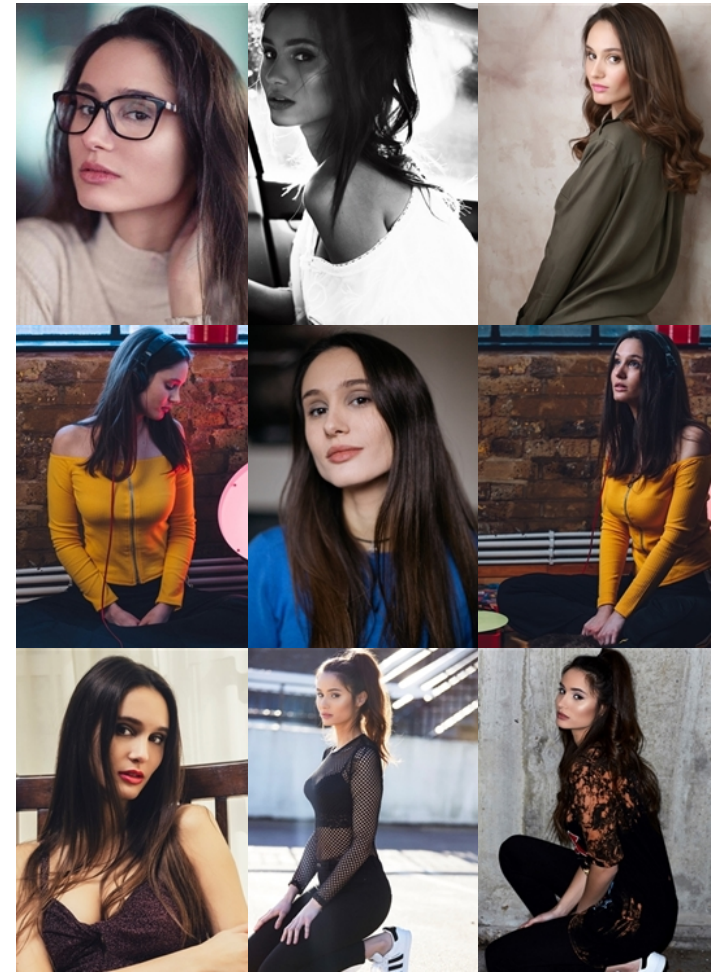

sandrareynolds

cristina costa

www.sandrareynolds.co.uk

Amadeus House, 27b Floral Street, London WC2E 9DP Tel: 020 7387 5858
Bacon House, 35 St Georges Street, Norwich NR3 1DA Tel: 01603 623 842

sandrareynolds

height: 5'11" bust: 32" waist: 23" hips: 36"
dress: 8 shoe: 5-6 hair: brown eyes: brown

www.sandrareynolds.co.uk

Amadeus House, 27b Floral Street, London WC2E 9DP Tel: 020 7387 5858
Bacon House, 35 St Georges Street, Norwich NR3 1DA Tel: 01603 623 842