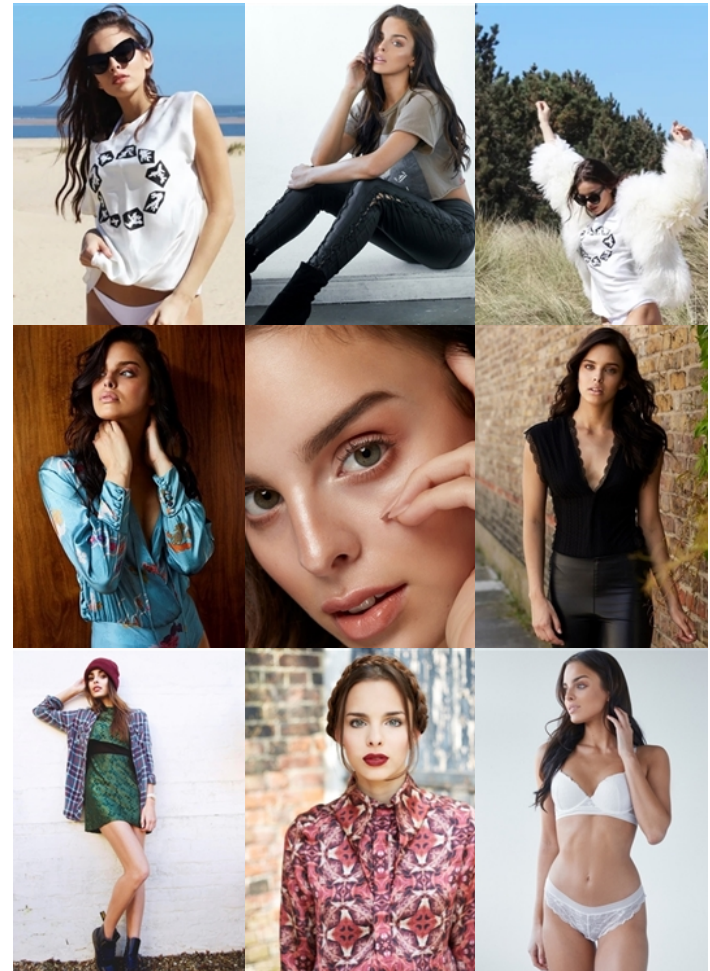

height: 5'7" bust: 32b waist: 24" hips: 32"
dress: 6-8 shoe: 6 hair: brown eyes: green

www.sandrareynolds.co.uk

Amadeus House, 27b Floral Street, London WC2E 9DP Tel: 020 7387 5858
Bacon House, 35 St Georges Street, Norwich NR3 1DA Tel: 01603 623 842