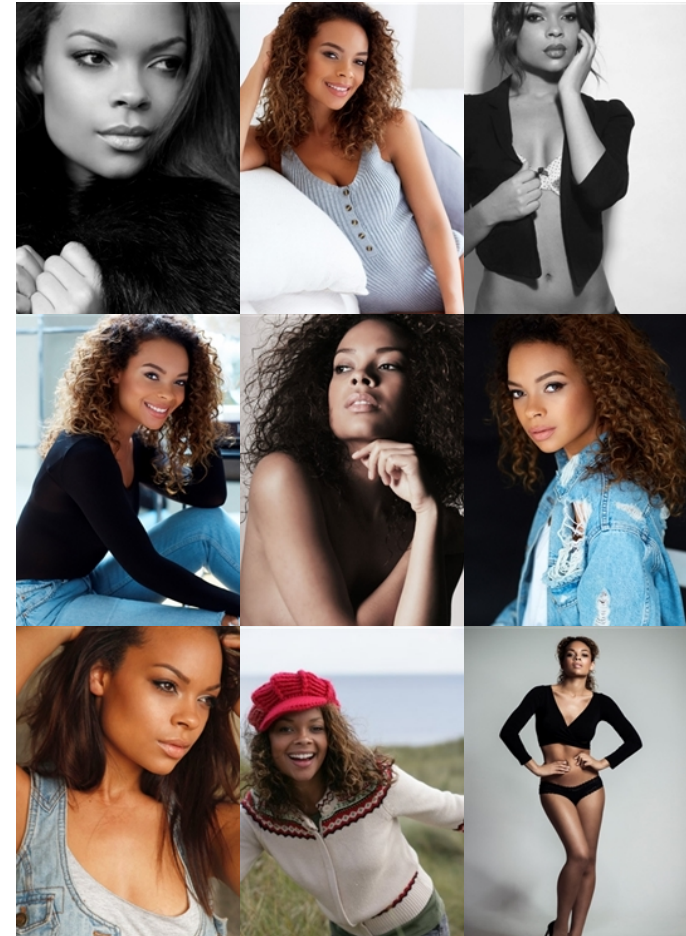

height: 5'7" bust: 32b waist: 25" hips: 34"
dress: 8-10 shoe: 6 hair: dk. brown eyes: brown

www.sandrareynolds.co.uk

Amadeus House, 27b Floral Street, London WC2E 9DP Tel: 020 7387 5858
Bacon House, 35 St Georges Street, Norwich NR3 1DA Tel: 01603 623 842