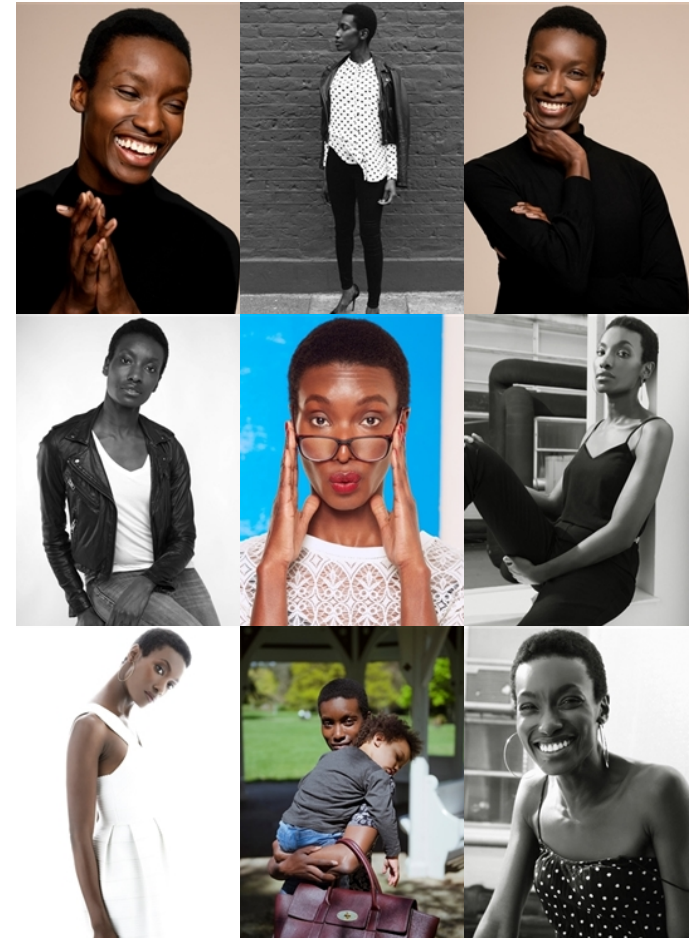

sandrareynolds

sandrareynolds

amma

www.sandrareynolds.co.uk

Amadeus House, 27b Floral Street, London WC2E 9DP Tel: 020 7387 5858
Bacon House, 35 St Georges Street, Norwich NR3 1DA Tel: 01603 623 842

height: 5'8" bust: 32a waist: 26" hips: 35"
dress: 8 shoe: 8 hair: black eyes: brown