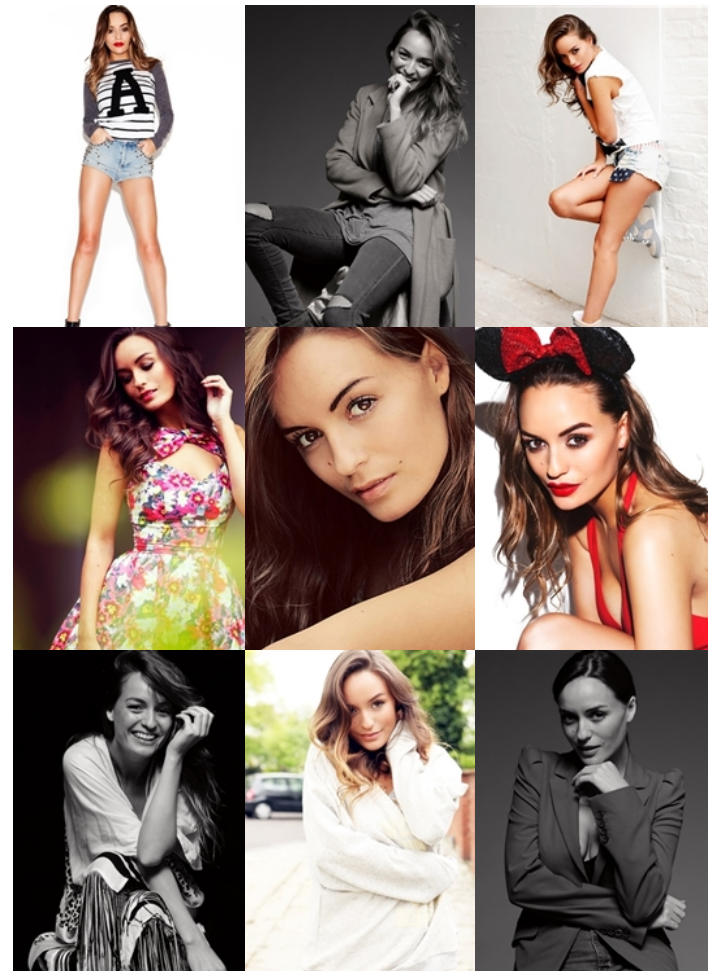

height: 5'7" bust: 34dd waist: 26" hips: 34"
dress: 10 shoe: 6 hair: brown eyes: brown

www.sandrareynolds.co.uk

Amadeus House, 27b Floral Street, London WC2E 9DP Tel: 020 7387 5858
Bacon House, 35 St Georges Street, Norwich NR3 1DA Tel: 01603 623 842